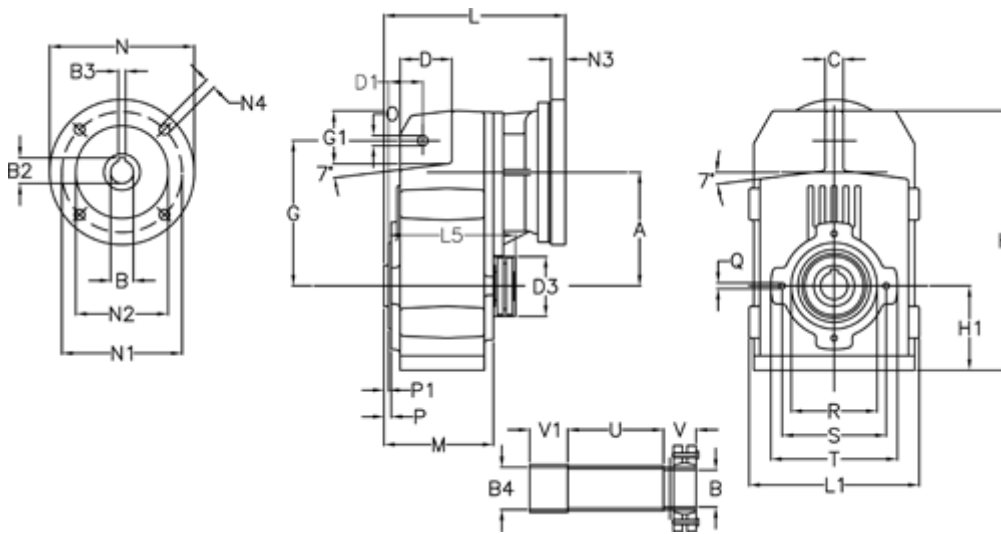

Article number: 29560501885250

Description: Shaft mounted gear  
A512S-18,8-P132B5

## Measures

A = 211.30	D1 = 65.0	I5 = 222.0	P1 = 4.5	V1 = 50
B = 52	d3 = 120	M = 163.0	Q = M12x19	
B1 = 38	G = 278	N = 300	R = 180	
B2 = 41.3	G1 = 105.5	N1 = 265	S = 215	
B3 = 10	H = 479.0	N2 = 230	T = 250	
B4 = 54	H1 = 144.0	N4 = 14	Tightening torque N m = 14.5	
C = 20	L = 334.0	O = 22	U = 91.0	
D = 93.5	L1 = 273	P = 8.5	V = 62	